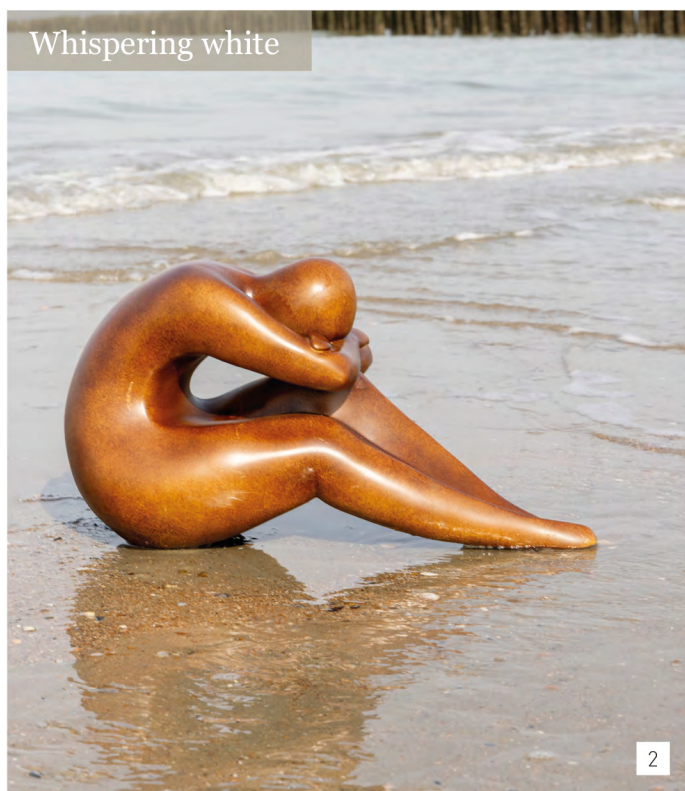

GET INSPIRED

Modelwijzigingen, zet- en drukfouten voorbehouden. Leverbaar zolang de voorraad strekt.
Sous réserve de modifications de modèles, fautes typographiques et d'impression. Livrable jusqu'à épuisement des stocks.
Subject to article modifications, errors or misprints. Subject to availability of stock.
Artikeländerungen und Irrtümer und Druckfehler sind vorbehalten. Lieferbar bis zur Erschöpfung der Bestände.