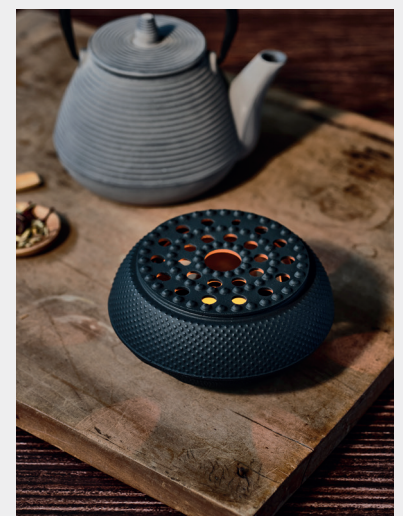

TEAPOTS IN CAST IRON

STYLISH TEA CEREMONY IN YOUR OWN HOME

Create a world of serenity and tradition with our beautiful collection of cast iron teapots. With these Japanese-themed teapots, you will not only make tea, but also make a statement of style and serenity in your own home. Be transported on a journey through the art of tea making and discover why these cast iron teapots are an essential for any tea lover.

Cast iron teapots are resistant to wear and tear and keep your tea nice and hot for a long time. The material does not react with the contents and does not add unwanted flavours or chemicals. With their classic Japanese design, the teapots exude timeless style. They suit both traditional settings and modern interiors.

TRADITIONAL DESIGN

Our cast iron teapots bring the elegance and simplicity of the Japanese tea ceremony to your own living room. With their traditional design and refined finish, they invite a moment of reflection and relaxation.

STYLISH STATEMENT

The black or grey cast-iron finish and refined exterior with traditional textures give these teapots a timeless elegance. The design and carefully chosen details make this collection more than just teapots; they are decorative statements in your interiors.

ALWAYS HOT TEA

Cast iron is known for its ability to retain heat. Want to keep your tea even warmer? Then place a tea light under the pot in a matching cast iron tea light holder. That way you can always pour a hot cup of tea, even if the conversations take a little longer.